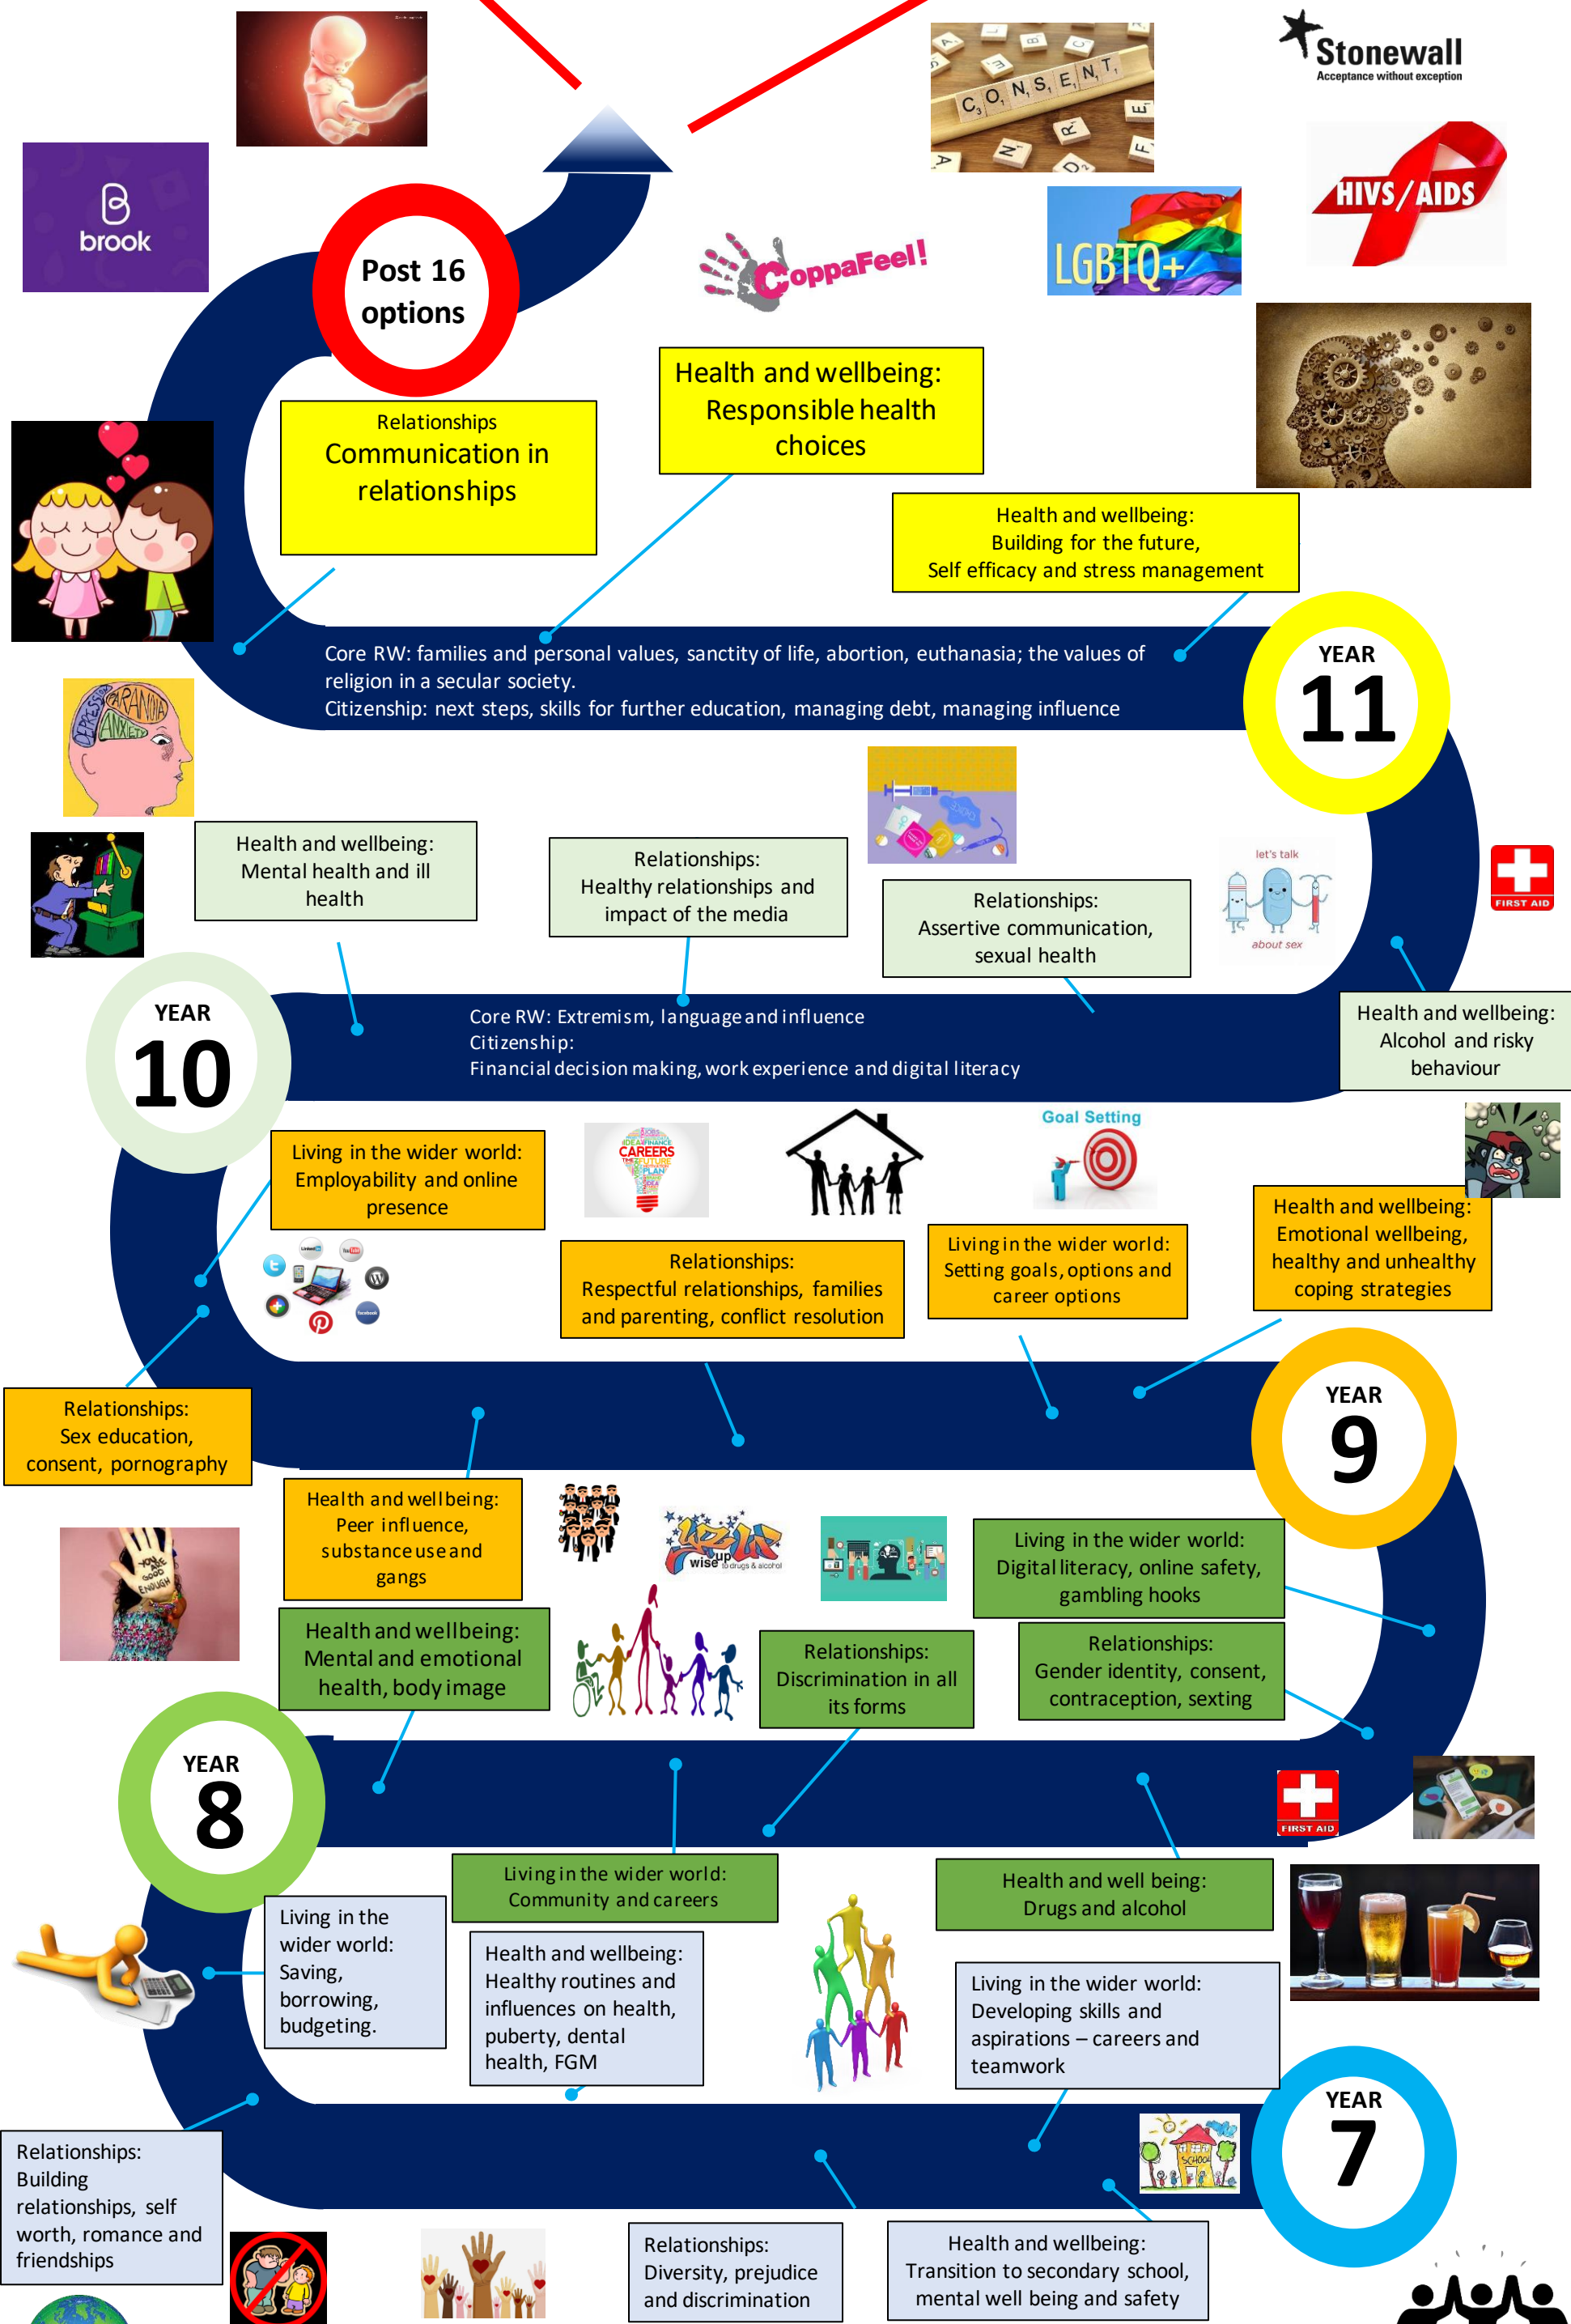

Your PSHE journey here at Penair

SMSC and British values are present across the curriculum but will be a focus in your PSHE and RW lessons and Character Curriculum during tutorials

At KS4, these lessons will run on a rotation.

You will also experience deep learning days in key stage 3 and 4 that consider PSHE themes in greater detail.

Jobs with links to PSHE:

Medicine, social services, nursing, nursery nurse, teaching, care assistant, advisory services, charities, police, service industry.

Qualifications linked to PSHE:

BTECs Public Services, Health and social care

PSHE - personal, social and health education
Social, Moral, Spiritual, Cultural (SMSC) across the curriculum